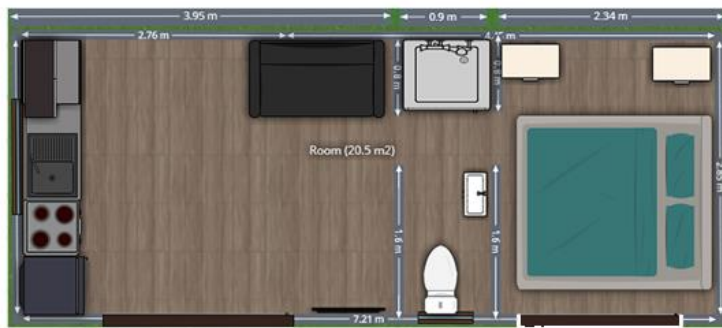

The Mines

The Hollis

The Borland